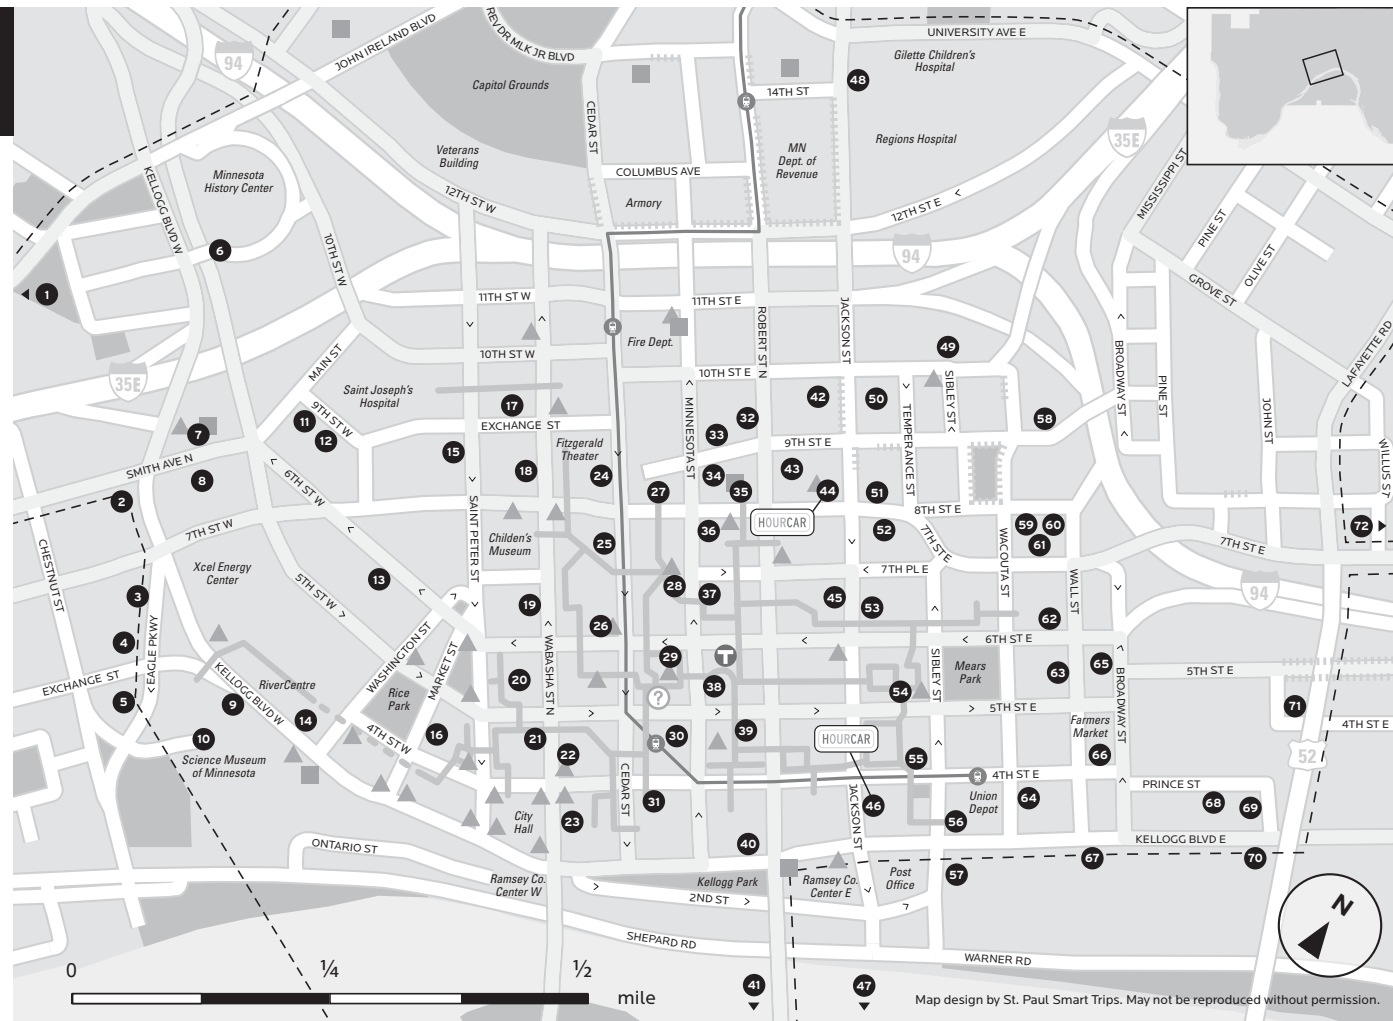

LEGEND

	Skyway		Free Rideshare Parking On-street, permit required
	Pedestrian Tunnel		Parking
	Transit Service		Bike Locker
	Light Rail (proposed)		Bike Rack
	50c Transit Fare Zone		Metro Transit Store 9:30 - 5 M-F
	Hourly Car Sharing		St. Paul Smart Trips 9-5 M-F

We're a non-profit that helps people cut commute costs and explore their options for getting around St. Paul.

Visit us in the skyway or online anytime at smart-trips.org

St. Paul Smart Trips
55 E 5th St. - Suite 202
St. Paul, MN 55101